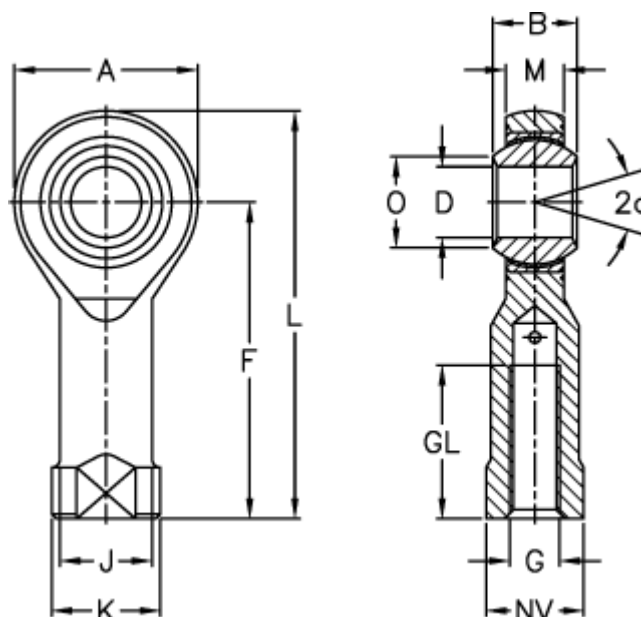

Article number: 54301518

Description: LDK Rod end PHS 18EC

## Measures

A	= 42	J	= 25.0
a (degrees)	= 15	K	= 31
B	= 23	L	= 92
D	= 18	M	= 16.50
Dynamic load C (kN)	= 23.5	NV	= 27
F	= 71	O	= 21.8
g	= M18x1,5	Static load C0 (kN)	= 48.2
GL	= 36	Weight (g)	= 295